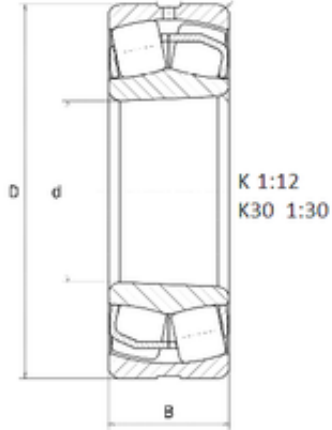

1180,000 mm x 1420,000 mm x 180,000 mm  
 NTN 238/1180K Spherical Roller Bearings

Bearing No. 238/1180K

Size	1180x1420x180 mm
Bore Diameter	1180,000 mm
Outer Diameter	1420,000 mm
Width	180,000 mm
d	1180,000 mm
D	1420,000 mm
B	180,000 mm
C	180,000 mm

238/1180K Bearing 2D drawings and 3D CAD models